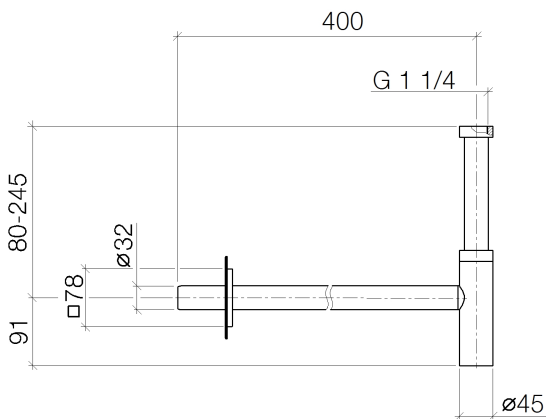

Sink - CL.1

Lavatory siphon 1 1/4" - polished chrome

Article number: 10 060 780-00

- Flange 3-1/8" x 3-1/8"

polished chrome

Dimensional drawing

All dimensions in mm / inch = mm x 0,0394

Sink - CL.1

Lavatory siphon 1 1/4" - polished chrome

Article number: 10 060 780-00

Sink - CL.1

Lavatory siphon 1 1/4" - polished chrome

Article number: 10 060 780-00

Other surface finishes

platinum matte
10 060 780-06

platinum
10 060 780-08