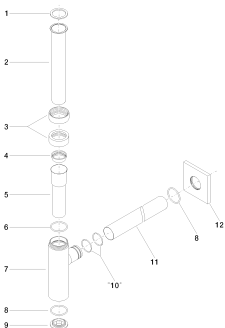

Sink - CL.1

Lavatory siphon 1 1/4" - polished chrome

Article number: 10 060 780-00

- Flange 3-1/8" x 3-1/8"

polished chrome

Dimensional drawing

All dimensions in mm / inch = mm x 0,0394

Sink - CL.1

Lavatory siphon 1 1/4" - polished chrome

Article number: 10 060 780-00

Sink - CL.1

Lavatory siphon 1 1/4" - polished chrome

Article number: 10 060 780-00

Other surface finishes

platinum matte
10 060 780-06

platinum
10 060 780-08

Spare parts list

Number	Item Number	Designation	Number of units